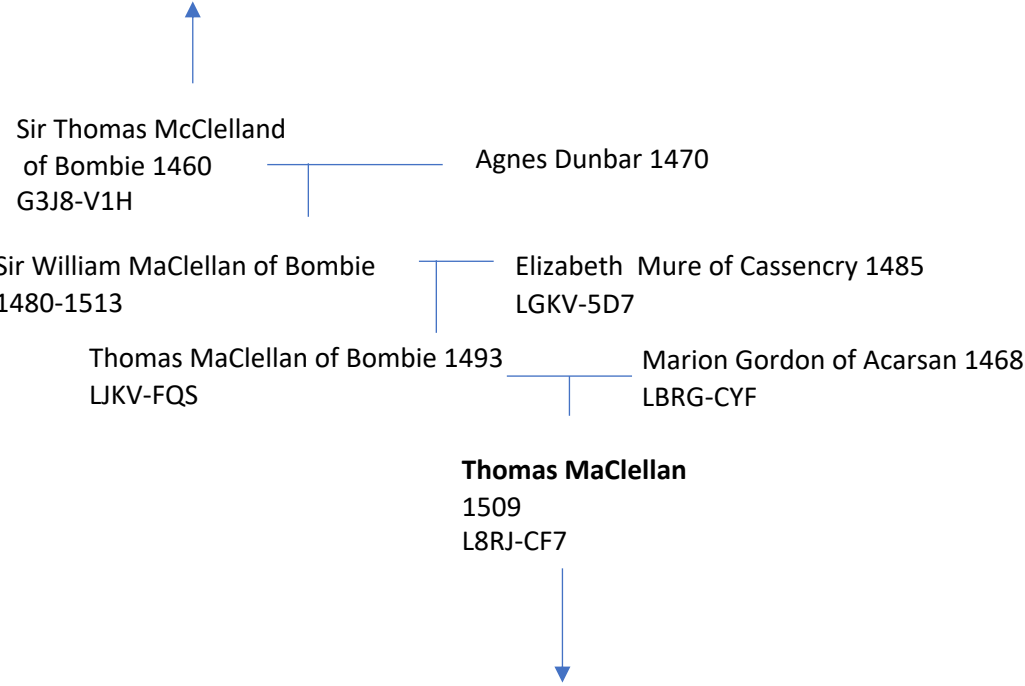

1215 Cathan/Can Mac Dhughail
1245 Sir Douvenald Fitz Cane Baron of Gelstoun
1275 Gilbert Maclellan McGillolane Bishop of Sodar and Man
1305 Mathew McGillolane Sheriff of Galway LYH5-GFY
1335 Sir John Maclellan of Gelstoun G9RJ-L18
1377 Sir Patrick MacClellan of Bombey KT3B-26T
1375 Lady Janet Gray of Browmouth LGLB-KRR
1410 Sir Patrick MacClellan Tutor G9RJ-VMY
? Margaret of Lennox L17W-J6Q

Robert Brown Ancestors
Scottish Maclellan Line
Christopher Kuntz
chriskuntzmd@gmail.com
Update 230409
Information uses unverified online resources