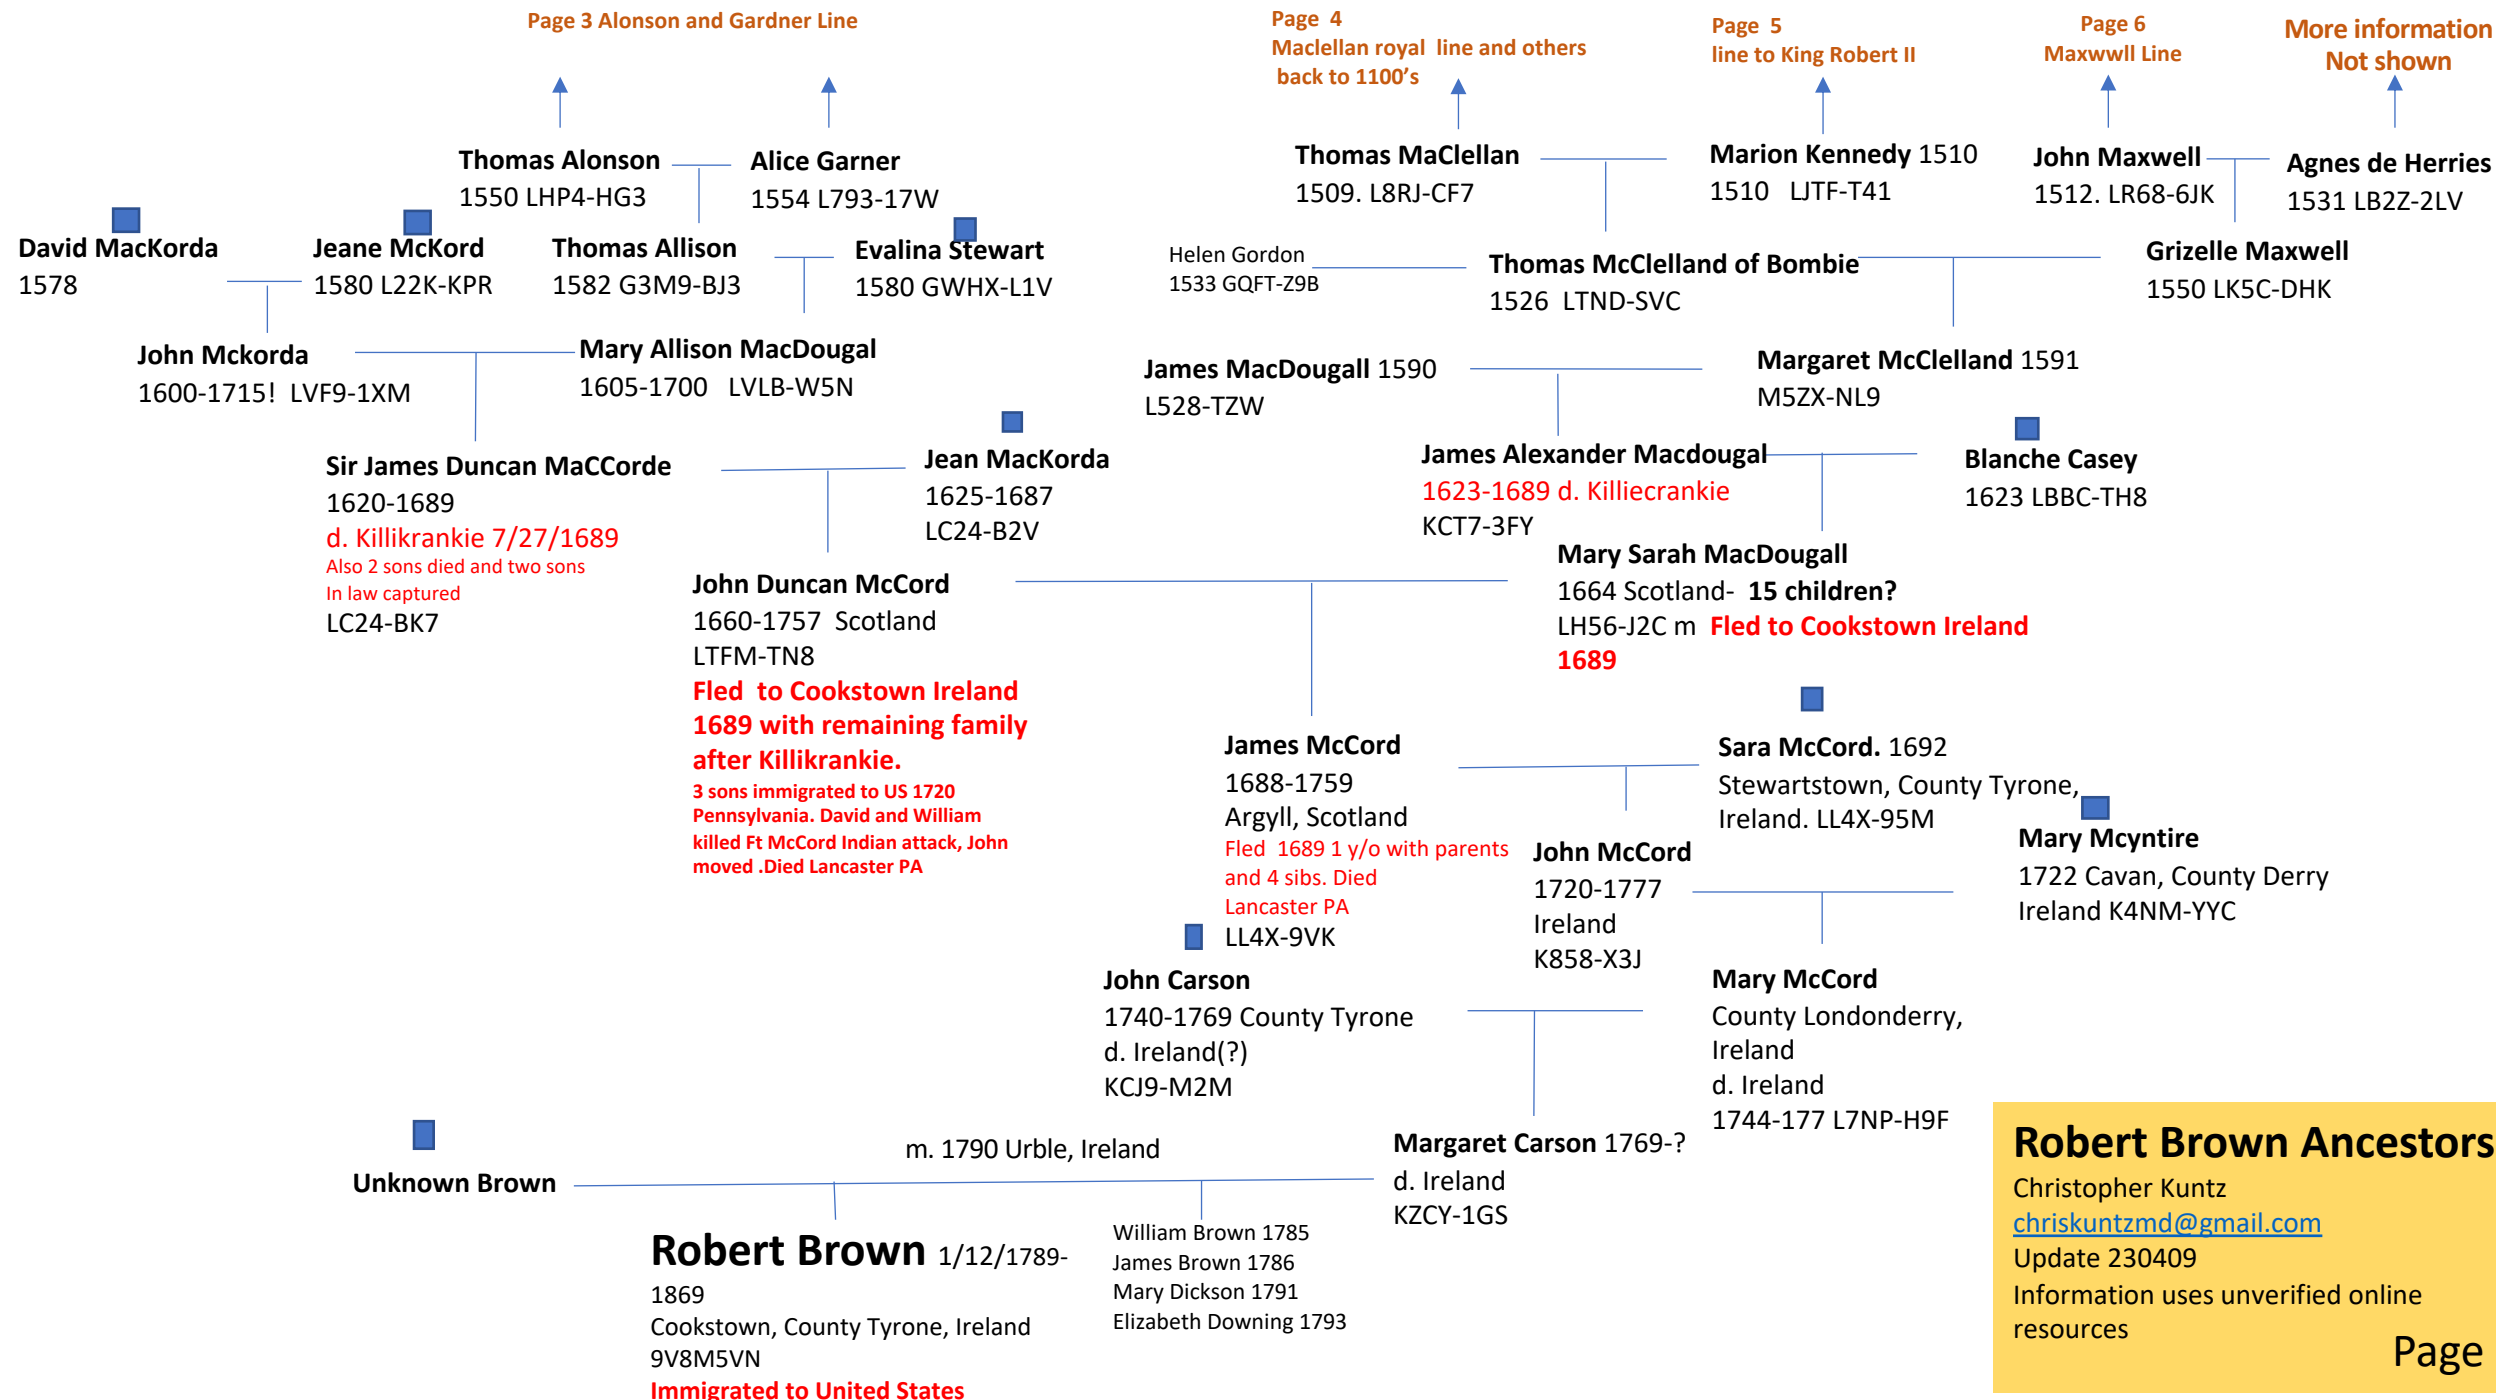

Robert Brown Ancestors
Christopher Kuntz
chriskuntzmd@gmail.com
Update 230409
Information uses unverified online
resources

Page 2